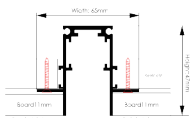

■ 低压暗装磁吸轨道条

Low Voltage Emdeeded Magnetic Track Rail

型号 Model No: S20-P-GD01/15/02/03

产品尺寸 Product Size

Length:

1000mm/1500mm

2000mm/3000mm

Width X Height:

63 X 47mm