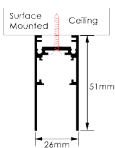

■ 低压暗装磁吸轨道条

Low Voltage Emdeeded Magnetic Track Rail

型号 Model No: S20-A-GD01/15/02/03

产品尺寸 Product Size

Length:

1000mm/1500mm

2000mm/3000mm

Width X Height:

65 X 47mm