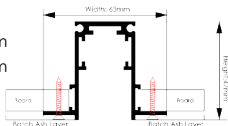

■ 低压张力天花磁吸轨道条

Low Voltage Stretch Ceiling Magnetic Track Rail

型号 Model No: S20-6705

产品尺寸 Product Size

Length:

1000mm/1500mm

2000mm/3000mm

Width X Height:

62 X 60mm