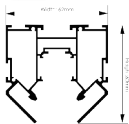

■ 低压张力天花磁吸轨道条

Low Voltage Stretch Ceiling Magnetic Track Rail

型号 Model No: S20-6704

产品尺寸 Product Size

Length:

1000mm/1500mm

2000mm/3000mm

Width X Height:

62 X 60mm