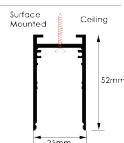

高压二线暗装磁吸轨道条
Magnetic 2 Wire Embedded Track Rail

型号 Model No: XYZ-25-A

产品尺寸 Product Size

Length:
1000mm/1500mm
2000mm/3000mm

Width X Height:
65 X 52mm