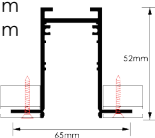

**高压二线暗装磁吸轨道条**  
Magnetic 2 Wire Embedded Track Rail

型号 Model No: XYZ-25-A

产品尺寸 Product Size

Length:  
1000mm/1500mm  
2000mm/3000mm

Width X Height:  
65 X 52mm

**高压二线暗装磁吸轨道条**  
Magnetic 2 Wire Embedded Track Rail

型号 Model No: XYZ-25-P

产品尺寸 Product Size

Length:  
1000mm/1500mm  
2000mm/3000mm

Width X Height:  
65 X 52mm

NEW

NEW

**轨道取电接头 Power Header**  
型号Model No: XYZ25-X

**I 型轨道直接头 I Connector**  
型号Model No: XYZ25-I