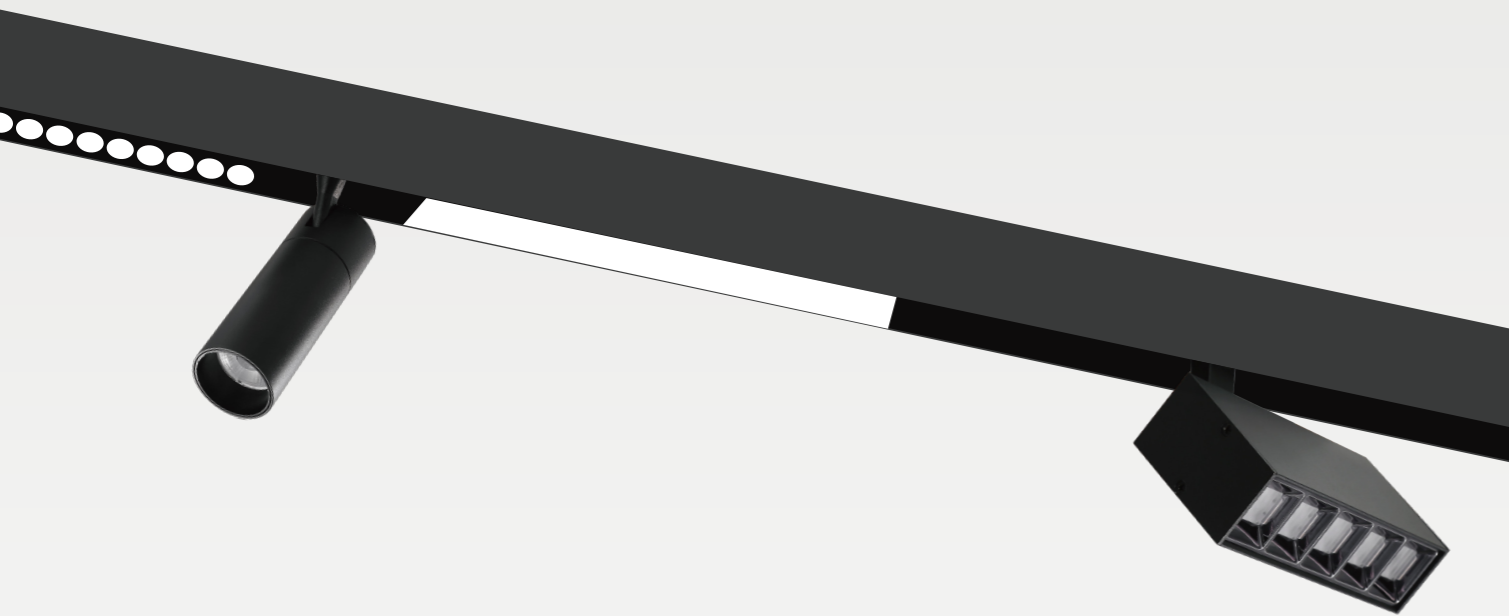

## 磁吸导轨灯系统 / Magnetic Track Lighting System

磁吸导轨灯是一种新型的智能照明产品，其结合了多元化的照明方式，包括：泛光灯、射灯、洗墙灯等。导轨具有独特的磁吸设计使轨道上的导电条与灯具上的导电片接触并向其供电，定位精准不易掉电，还可随意装拆和自由组合，为日常的维护提供了很大的便利。除有磁吸固定，银照的磁吸系统加装有红色的卡扣装置以加固并防止脱落，确保用户的安全。照明组件可以结合无线及网络控制系统来控制开关，还可以随意调节光度及色温，帮助家居及商业照明应用及管理更高效、更智能化。

Magnetic track lighting is a new type of lighting with intelligent management system, it combines a variety of lighting fixtures that include floodlights, spotlights, wall washers. This system has an unique magnetic design, which makes the conductive strip on the track contact with the conductive strip on the lighting fixtures to supply power with firmly connection. In addition, Magnetic track lighting system by SAMPO LIGHTING comes with a red clasp to reinforce the installation and ensure the fixtures no to be loosened. Lighting components can be combined with wireless and network systems to turn it on and off, not noly that, it also can easily adjust the luminosity and CCT, help improve efficiency and intelligence for residential and commercial lighting applications and managements.