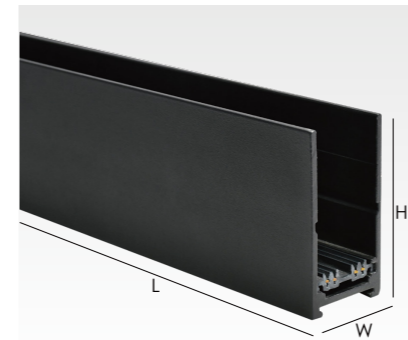

1M 高压四线磁吸轨道条

1M High Voltage Four Wire Magnetic Track Rail

型号 Model No: XYZ-35GD1

尺寸 Size: L1000*W39*H76mm

颜色 Color: 黑色 Black