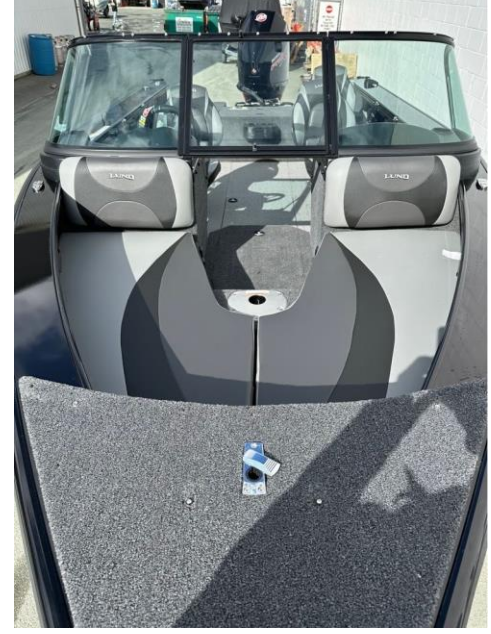

2023 Lund 1875 Crossover XS Sport Price in Kaliningrad is 4930000P

- Condition New
- Type Fishing
- Class Fish and Ski
- Make Lund
- Model 1875 Crossover XS Sport
- Year 2023
- Length 18' 9"
- Beam 7' 11"

Max HP Capacity: 175 hp
 Beam Width: 95 in.
 Max Rod Storage Length: 8 ft. 6 in.
 Max Persons: 8
 Fuel Tank Size: 35 gal.
 Max Weight Capacity: 1800 lb.
 Standard Boat Weight: 1669 lb.
 Rear Livewell Capacity/Length: 24 gal. / 38 in. Long
 Cockpit Depth: 25 in.
 Chine Width: 82 in.
 Max MPH: 38-54 mph
 Transom Height: 25 in.
 Double-Plated Bow Thickness: 0.180 in.
 Bottom Thickness: 0.100 in.
 Freeboard Thickness: 0.080 in.
 Hull Design: IPS
 Boat/Motor/Trailer Length: 21 ft. 5 in.
 Boat/Trailer Width: 8 ft. 6 in.
 Boat/Motor/Trailer Height: 7 ft.
 Boat/Motor/Trailer Towing Weight: 3051 lb.
 Boat Color Black / Arctic White
 Consoles / Instrumentation / Lighting

12V Power Receptacle
 Automotive Style Fuses
 Bow Trolling Motor Plug (12/24V)
 Custom Dual Consoles w/Walkthrough

Windshield

Full Lighted Instrumentation
 Horn
 Interior LED Lighting
 iPod® Storage Compartment / Cubby
 Kicker Stereo w/2 MB Quart Speakers
 Lockable Glovebox
 Navigational Lighting
 Plug-In Wire Harness
 No Feedback Steering w/Tilt